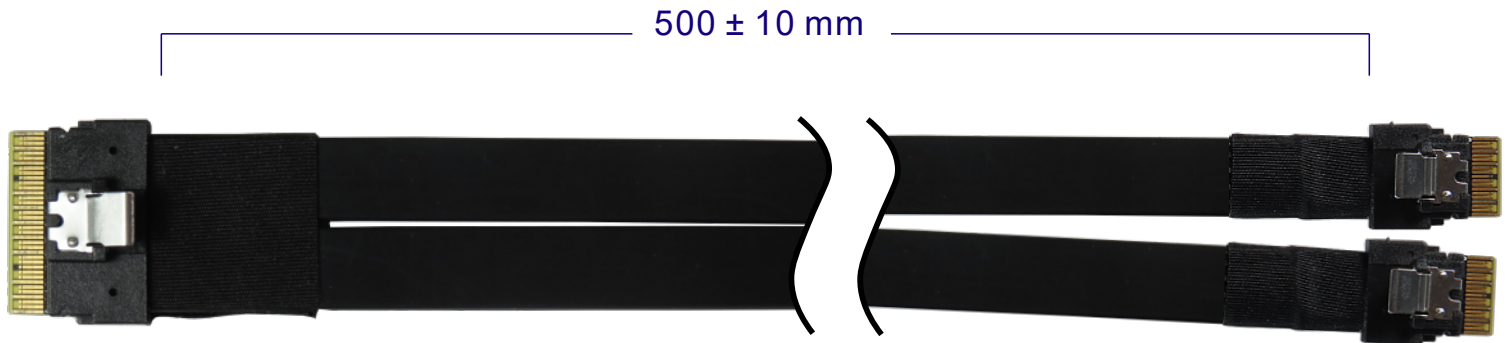

Innocard

Minerva

MIC74-8301

Slimline SAS 8-Lane to Slimline SAS 4-Lane x2 Y Cable

Slimline SAS 8-Lane to Slimline SAS 4-Lane x2 Y Cable

CN1
SFF-8654 SLIMLINE
74M 8i
(5XPL-386-E)

CN2
SFF-8654
SLIMLINE
38M 4i
(5XPL-386-F)

CN3
SFF-8654
SLIMLINE
38M 4i
(5XPL-386-F)

CABLE: UL21099/UL21283/UL21425/UL22112
/EQUIVALENT 19P 30AWG
BLACK PE JACKET

Slimline SAS 8-Lane to Slimline SAS 4-Lane x2 Y Cable

Pin-out assignment