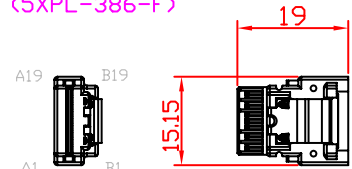

Innocard

Minerva

MIC74-8301

Slimline SAS 8-Lane to Slimline SAS 4-Lane x2 Y Cable

Slimline SAS 8-Lane to Slimline SAS 4-Lane x2 Y Cable

CN1
SFF-8654 SLIMLINE
74M 8i
(5XPL-386-E)

CN2
SFF-8654
SLIMLINE
38M 4i
(5XPL-386-F)

CN3
SFF-8654
SLIMLINE
38M 4i
(5XPL-386-F)

CABLE: UL21099/UL21283/UL21425/UL22112
/EQUIVALENT 19P 30AWG
BLACK PE JACKET

Slimline SAS 8-Lane to Slimline SAS 4-Lane x2 Y Cable

Pin-out assignment