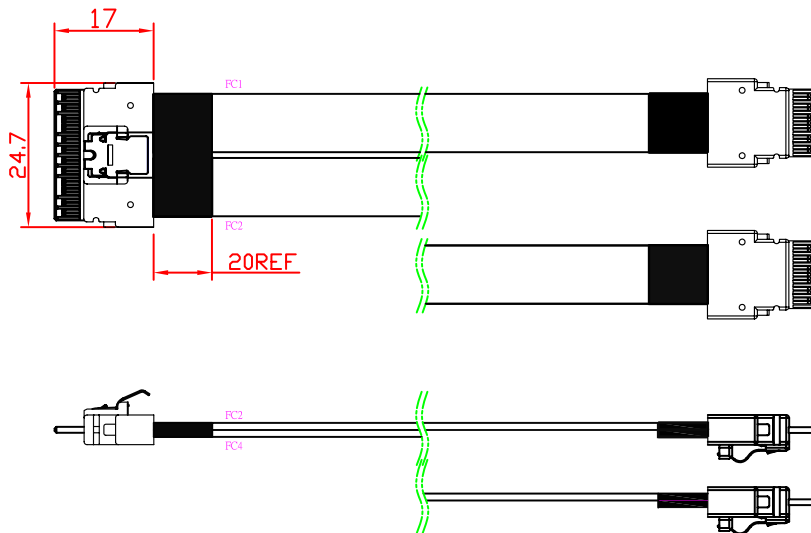

Innocard

Minerva

MIC74-8301

Slimline SAS 8-Lane to Slimline SAS 4-Lane x2 Y Cable

Slimline SAS 8-Lane to Slimline SAS 4-Lane x2 Y Cable

CN1
SFF-8654 SLIMLINE
74M 8i
(5XPL-386-E)

CN2
SFF-8654
SLIMLINE
38M 4i
(5XPL-386-F)

CN3
SFF-8654
SLIMLINE
38M 4i
(5XPL-386-F)

CABLE: UL21099/UL21283/UL21425/UL22112
/EQUIVALENT 19P 30AWG
BLACK PE JACKET

Slimline SAS 8-Lane to Slimline SAS 4-Lane x2 Y Cable

Pin-out assignment